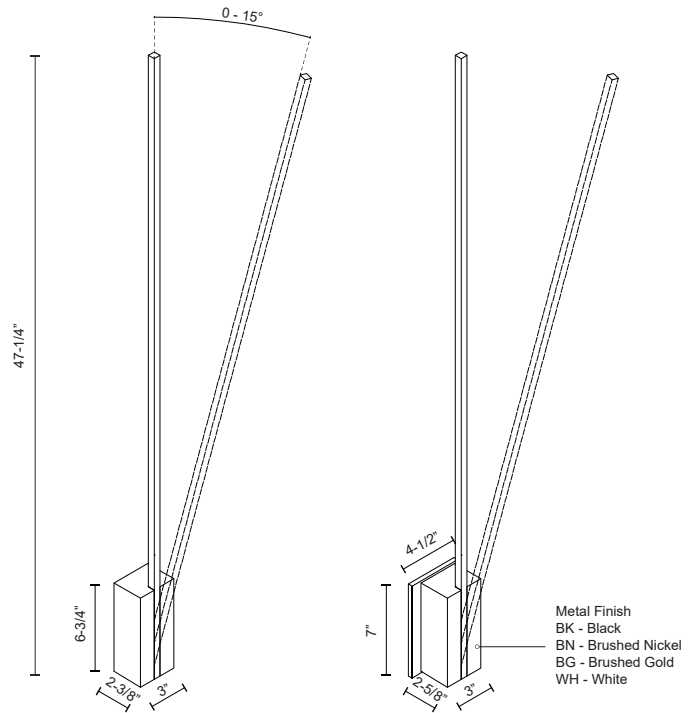

LEVER WS13748

WALL

PROJECT

WS13748-BG
Brushed Gold

WS13748-BN
Brushed Nickel

WS13748-BK
Black

WS13748-WH
White

SPECIFICATION DETAILS

Fixture Dimensions	W4-1/2" x H47-1/4" x E2-5/8"
Light Source	LED with DC Driver
Wattage	15W
Total Lumens	1575lm
Delivered Lumens	BK-523lm; BN-878lm; WH-1040lm;
Voltage	120V
Color Temperature	3000K
CRI (Ra)	90CRI
Optional Color Temps	2700K - 5000K Available, Minimum Order Quantities Apply
LED Rated Life	50,000 hours
Dimming	100% - 10%, TRIAC or ELV Dimmer (Not Included)
Diffuser Details	White Acrylic Diffuser
Location	Dry
Illumination Direction	Backlit
Mounting Style	Up Only; Wall;
Canopy Dimensions	W4-1/2" x H7" x E3/8"
CEC Title 24 JA8	Yes, JA8-2022
Paint Finish	BG01; BK02; BN02; WH02;

* For custom options, consult factory for details.

* For warranty information, please visit www.kuzcolighting.com/warranty

DESCRIPTION

An elongated illuminated line cantilevers up and outward from the precision machined rectilinear wall mount. Oversized to dramatic effect the substantial length of the LEVER arm is juxtaposed by the fine diminutive scale of the square profile. The design of the housing indicates the function, the angle of linear repose may be adjusted by the user while also modifying the spread of light.